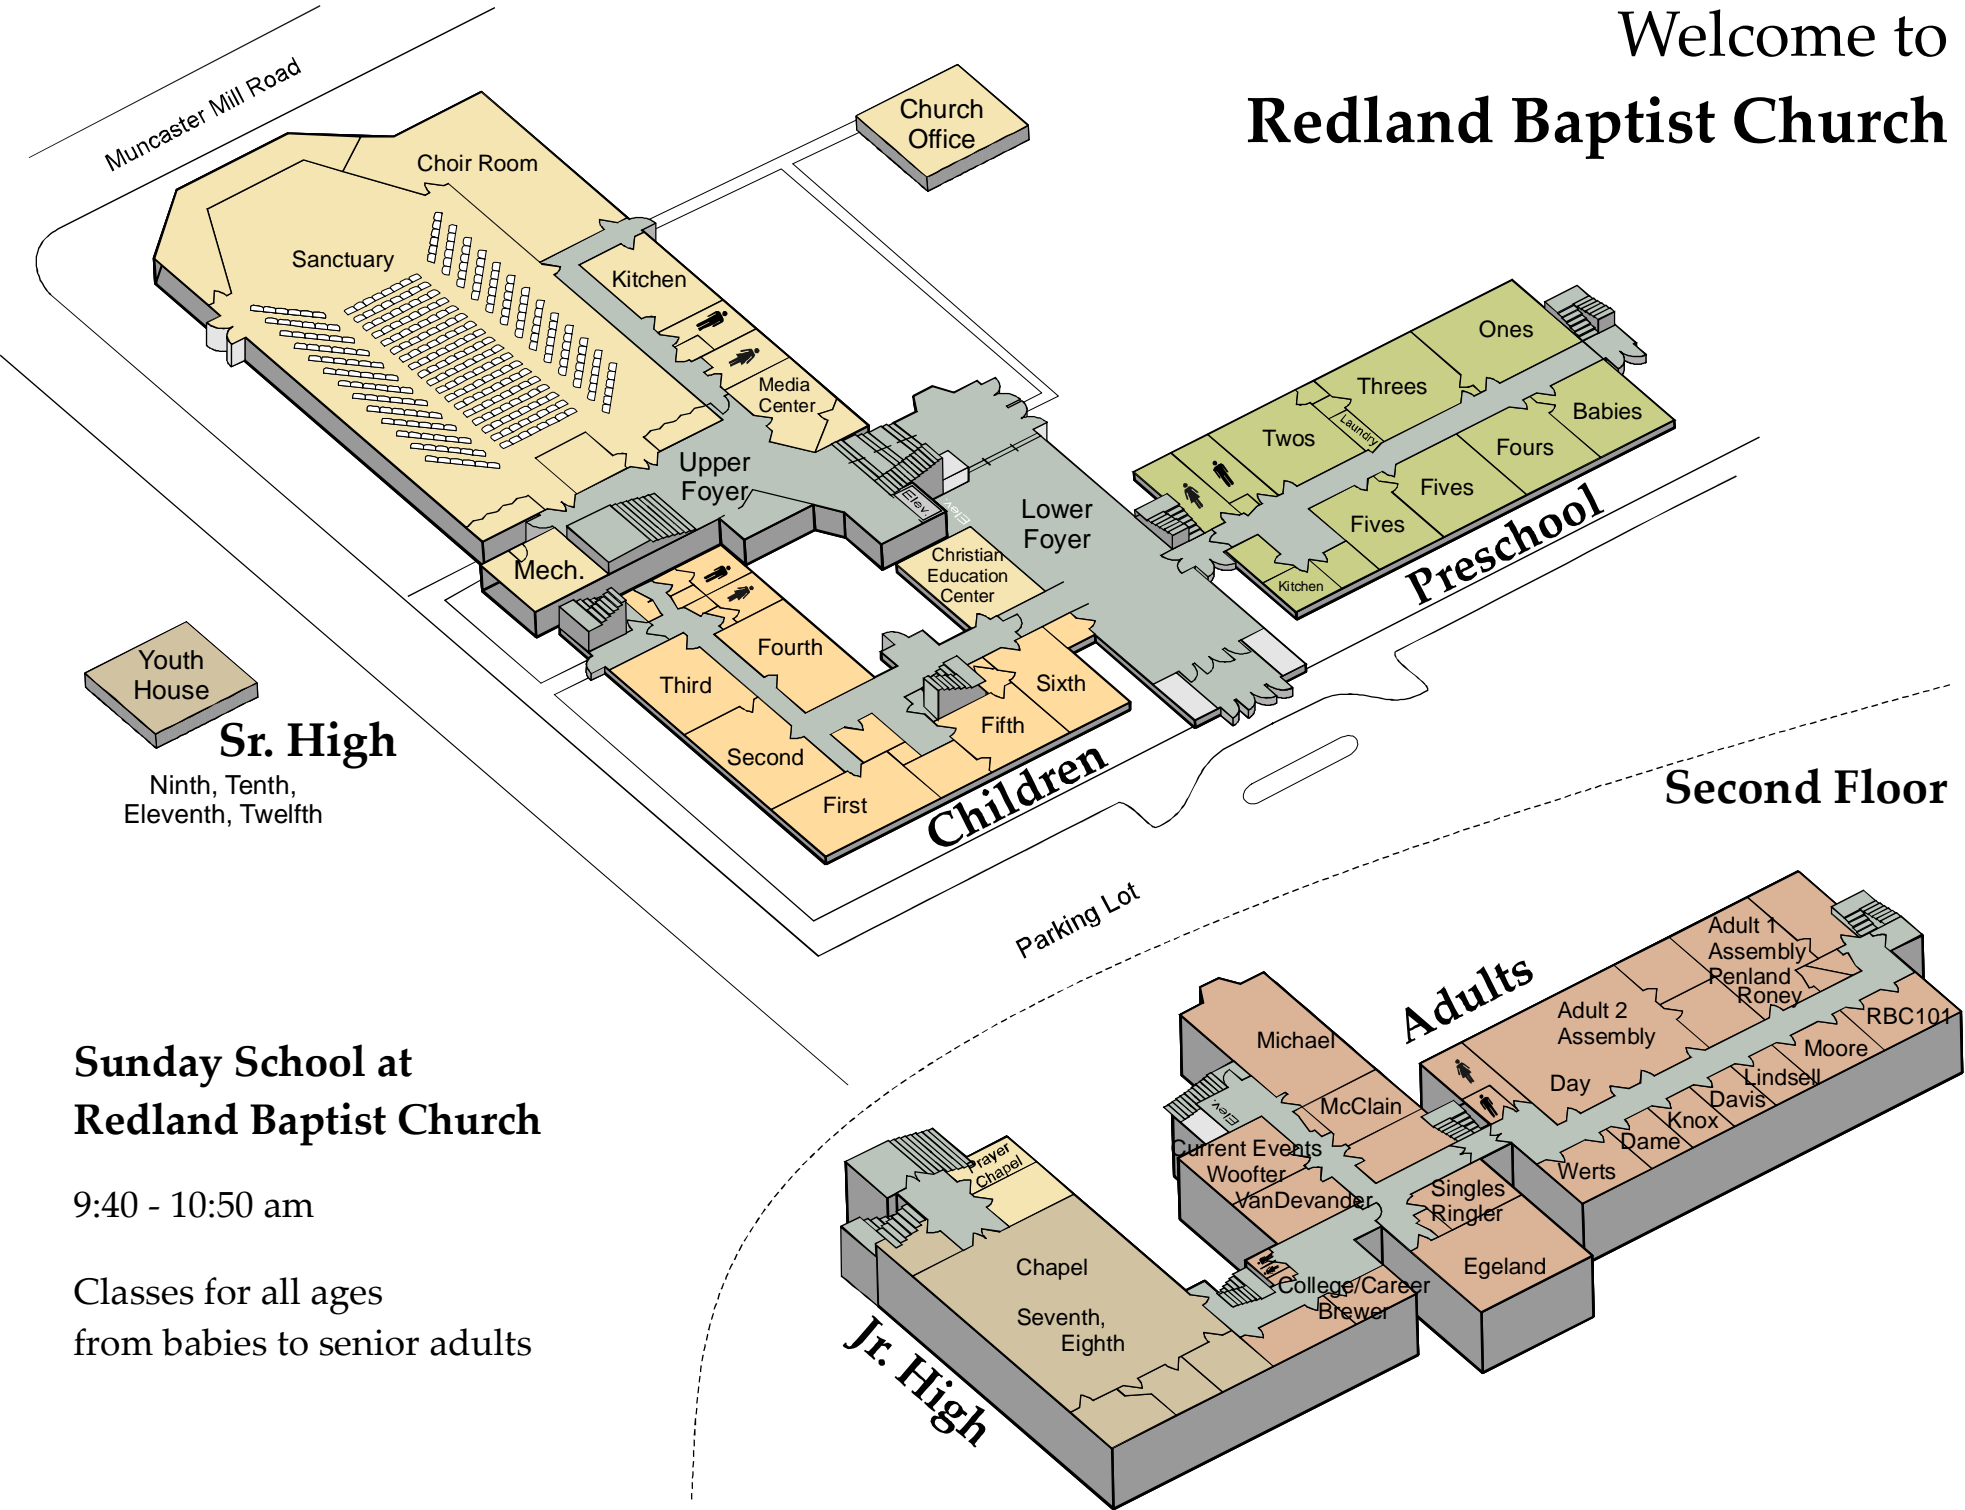

Welcome to Redland Baptist Church

Youth House
Sr. High
 Ninth, Tenth,
 Eleventh, Twelfth

Sunday School at Redland Baptist Church

9:40 - 10:50 am

Classes for all ages
 from babies to senior adults

Jr. High

Adults